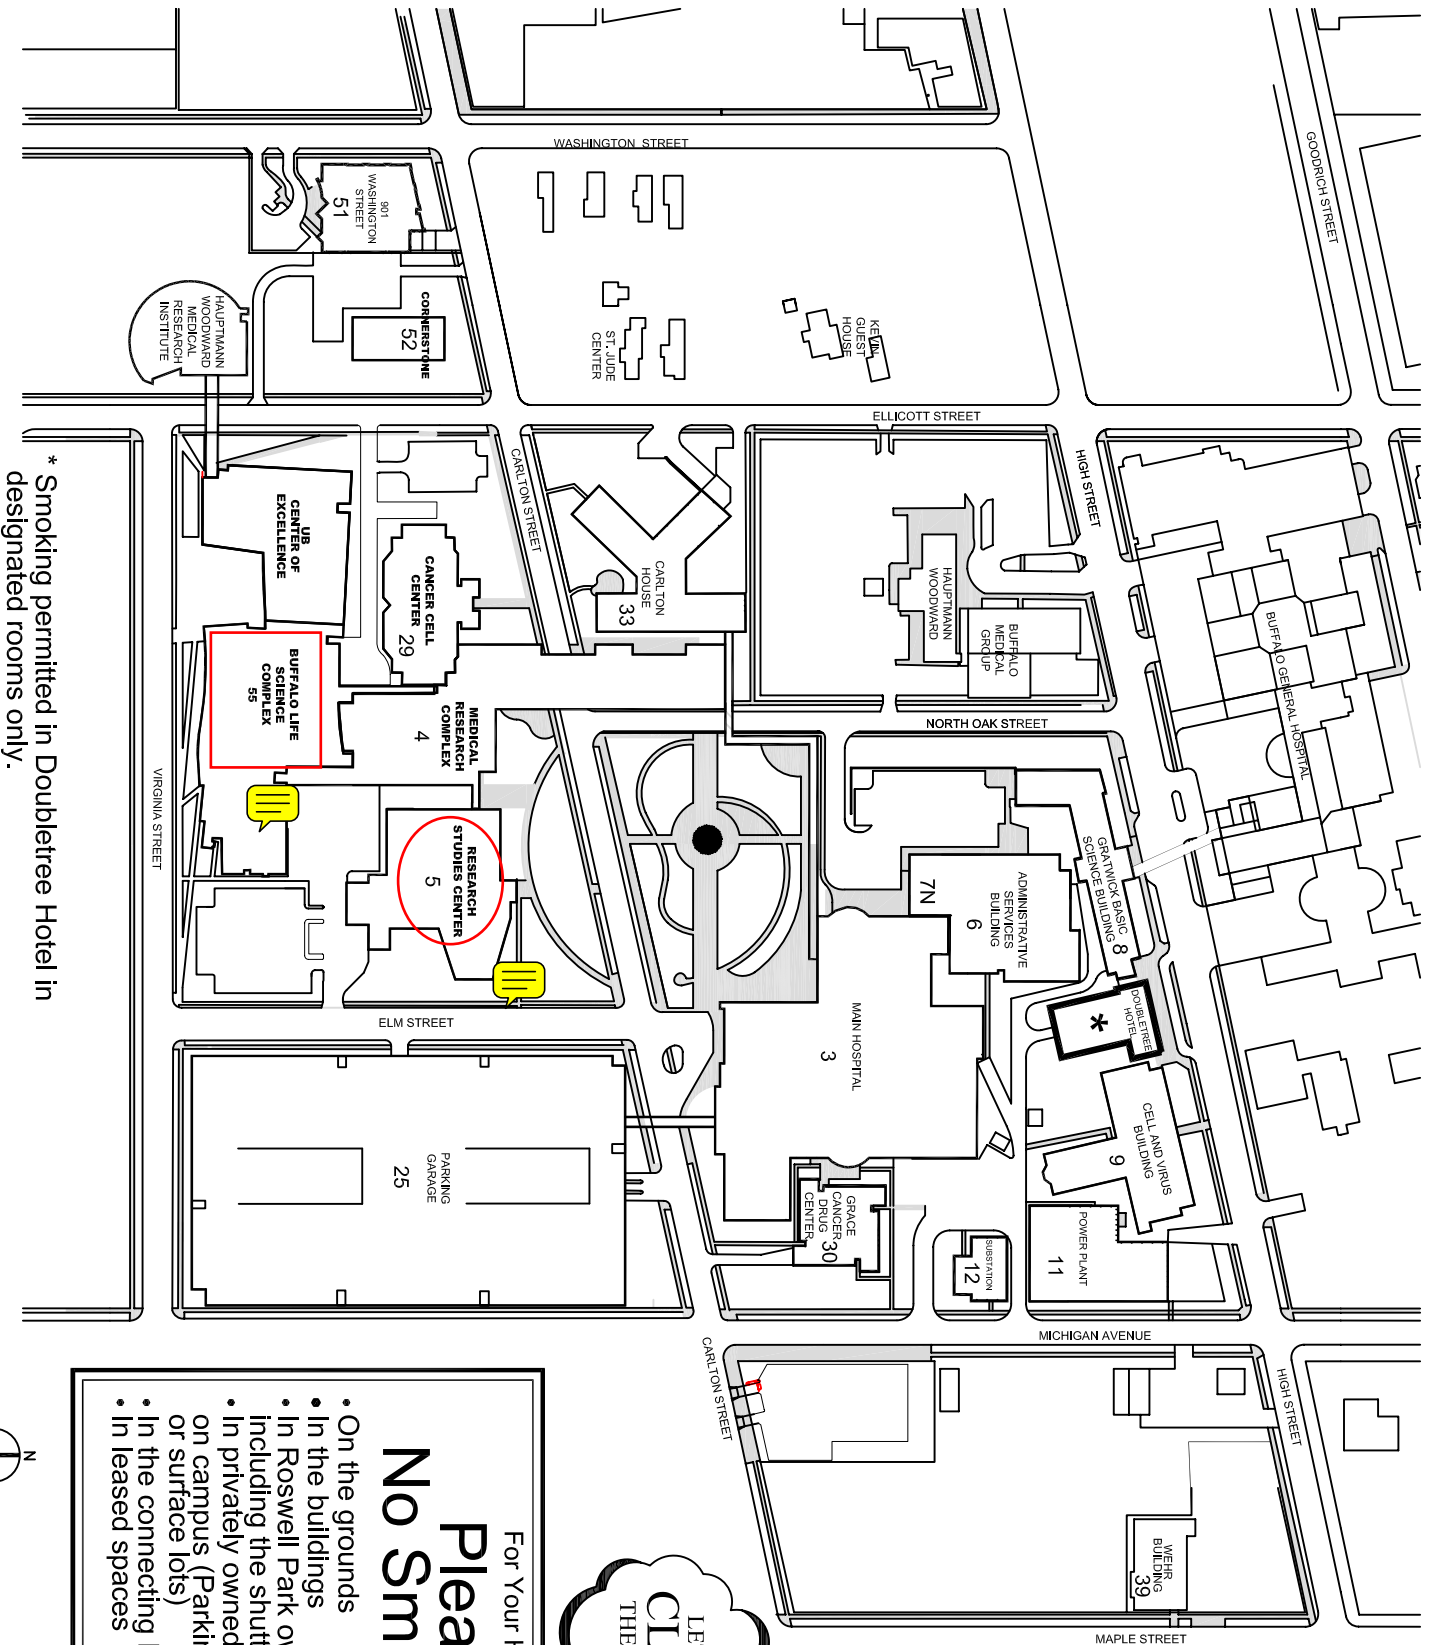

~Buffalo City
 Resolution prohibits
 smoking within 200 feet
 of any RP/CI building
 entrance

- For Your Health
**Please
 No Smoking**
- On the grounds
 - In the buildings
 - In Roswell Park owned vehicles including the shuttles
 - In privately owned vehicles on campus (Parking Ramp or surface lots)
 - In the connecting bridges
 - In leased spaces

* Smoking permitted in Doubletree Hotel in designated rooms only.