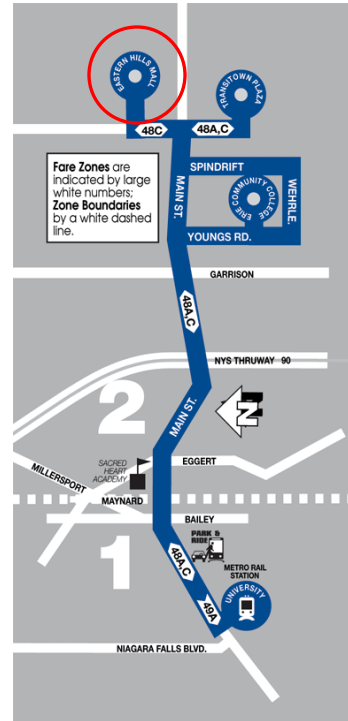

Department of Motor Vehicles - DMV

Eastern Hills Mall

4545 Transit Rd. (Rt. 78)

Williamsville, NY 14221

716.858.7450 M – F 10 a.m. – 5:15 p.m.

By car from UB North Campus:

Drive EAST on Maple Road approx. 5 mi./ 8km.

Turn RIGHT onto Transit Rd. **78** NY 78 SOUTH

Drive SOUTH approx. 1 mi./ 1.6 km.

The Eastern Hills Mall is on the LEFT

By car from UB South Campus:

Drive EAST on Main St. **5** NY 5 EAST approx. 6.5 mi./ 10.5 km.

Turn LEFT onto Transit Rd. **78** NY 78 NORTH

Drive NORTH approx. .5 mi/ .8 km.

The Eastern Hills Mall is on the RIGHT

map your route on google

Bus Route # 48 C Williamsville
University Station UB S. Campus
To Eastern Hills Mall

www.nfta.com/metro/routes/